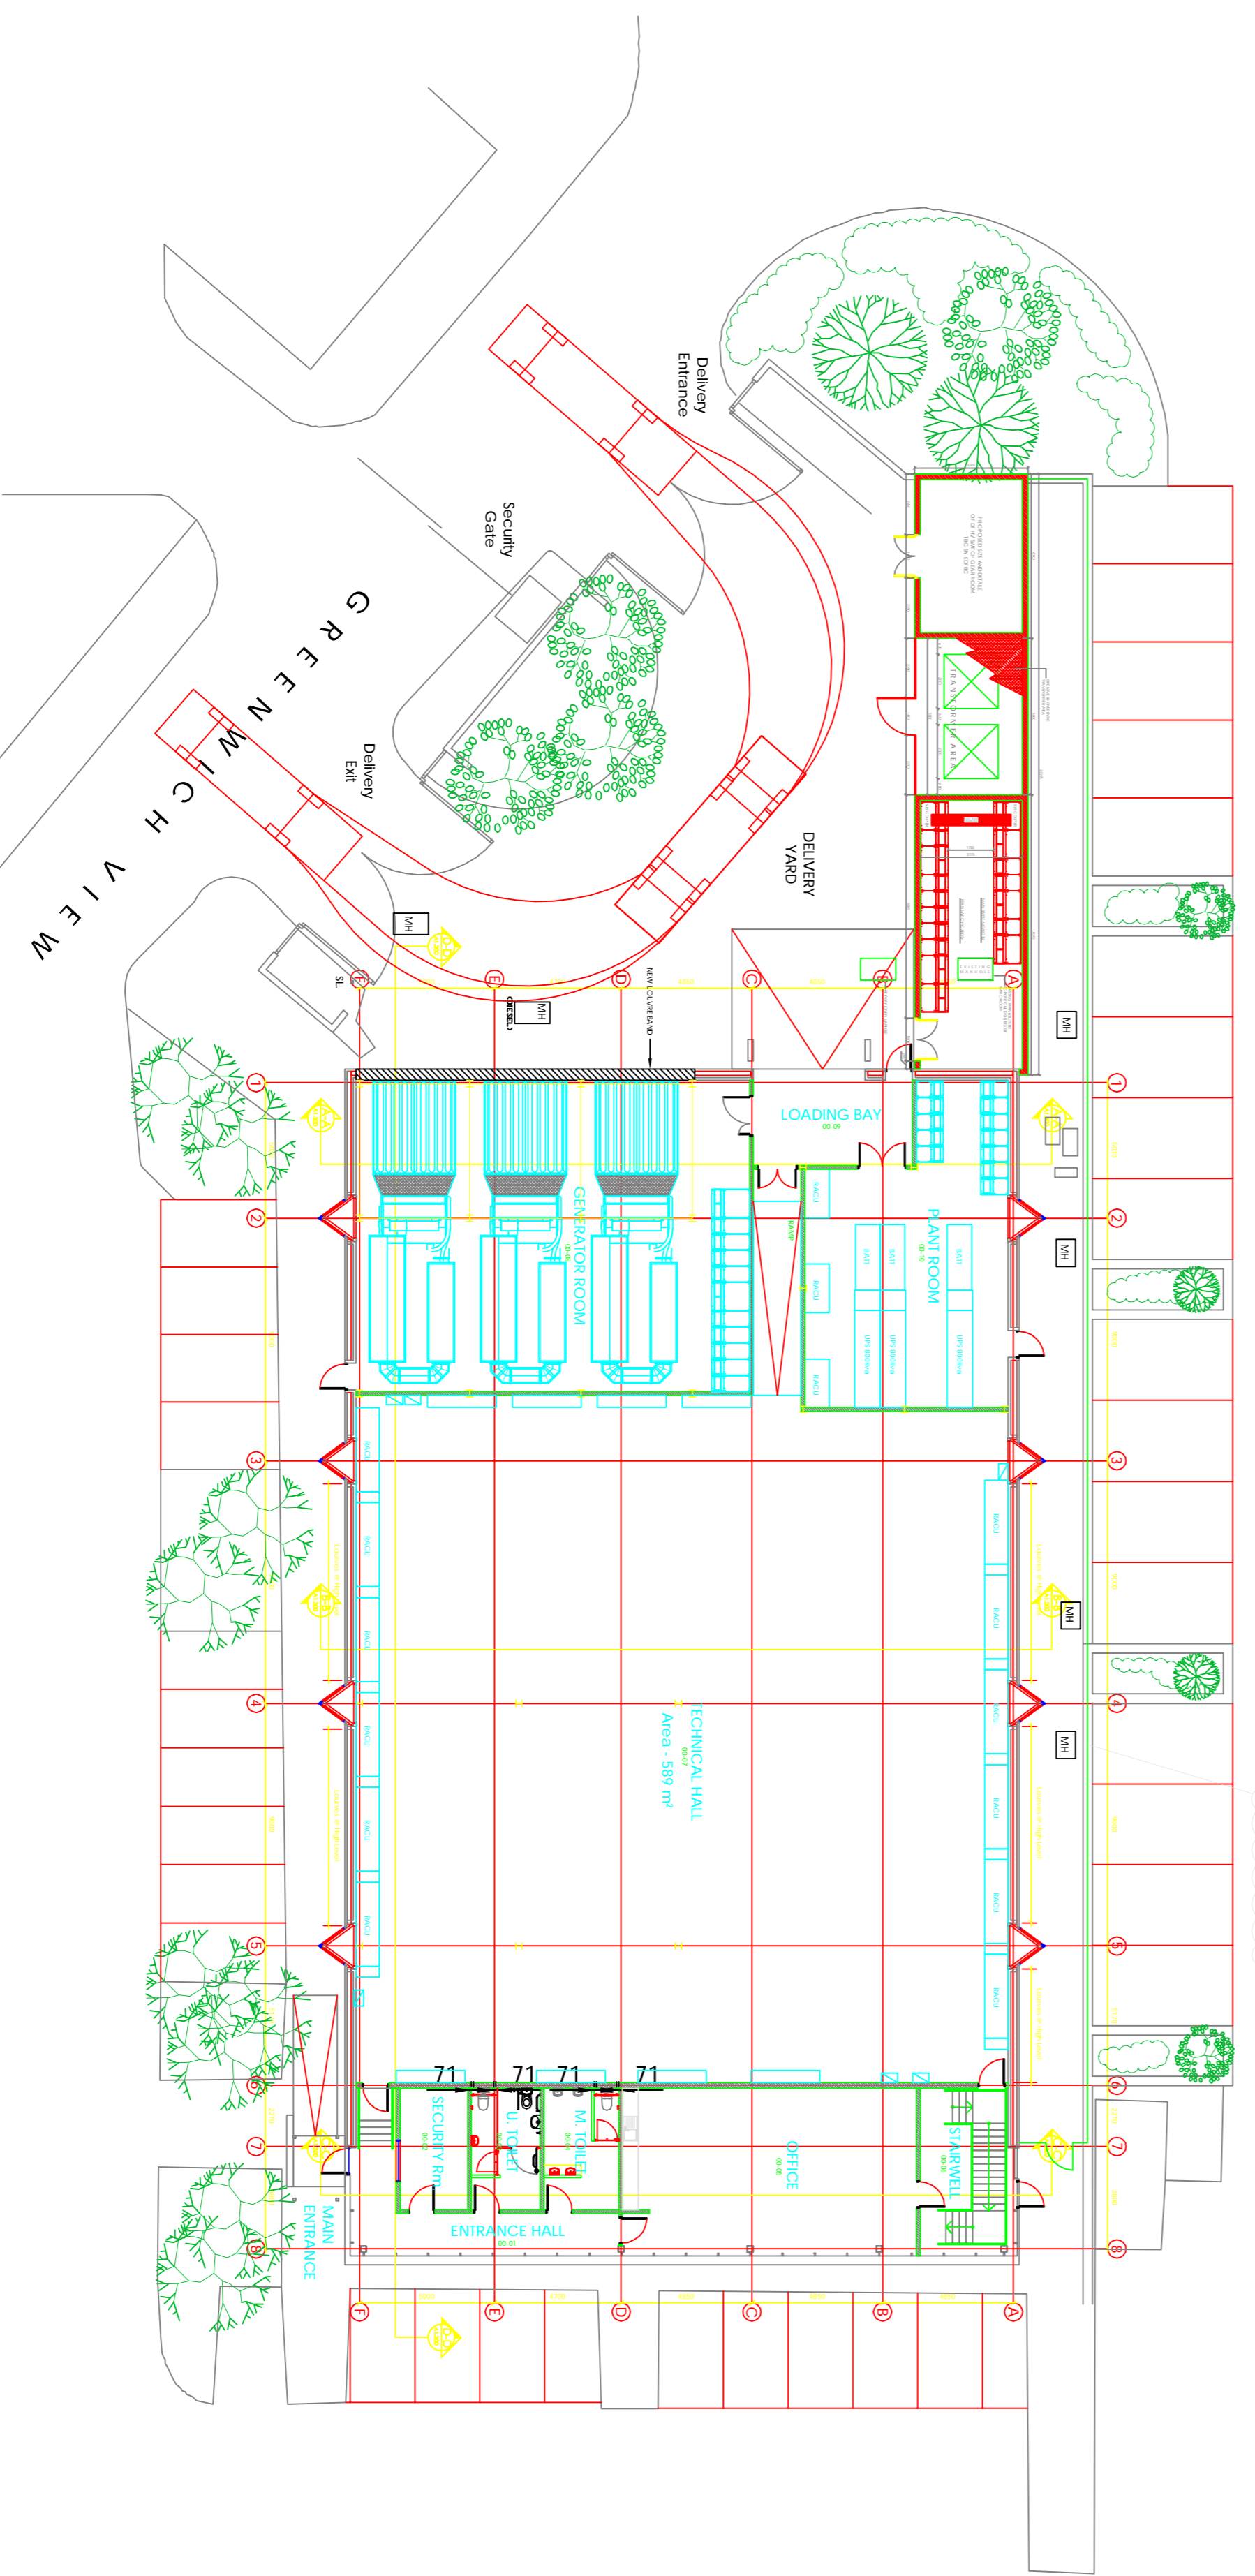

Unit 1 Greenwich View Place.
Front Elevation.

Unit 1 Greenwich View Place.
Ground Floor Plan.

Site Location Plan. NTS

Preliminary Issue

Rev No.	Description	Date

Unit 1 Greenwich View Place Millharbour Road London E14 9NN		scale NTS @ A1
contract no. EH2010	date 30th Sept 2010	approved
drawn by GMV	check	approved
drawing no. EH2010 - SP02 - A		