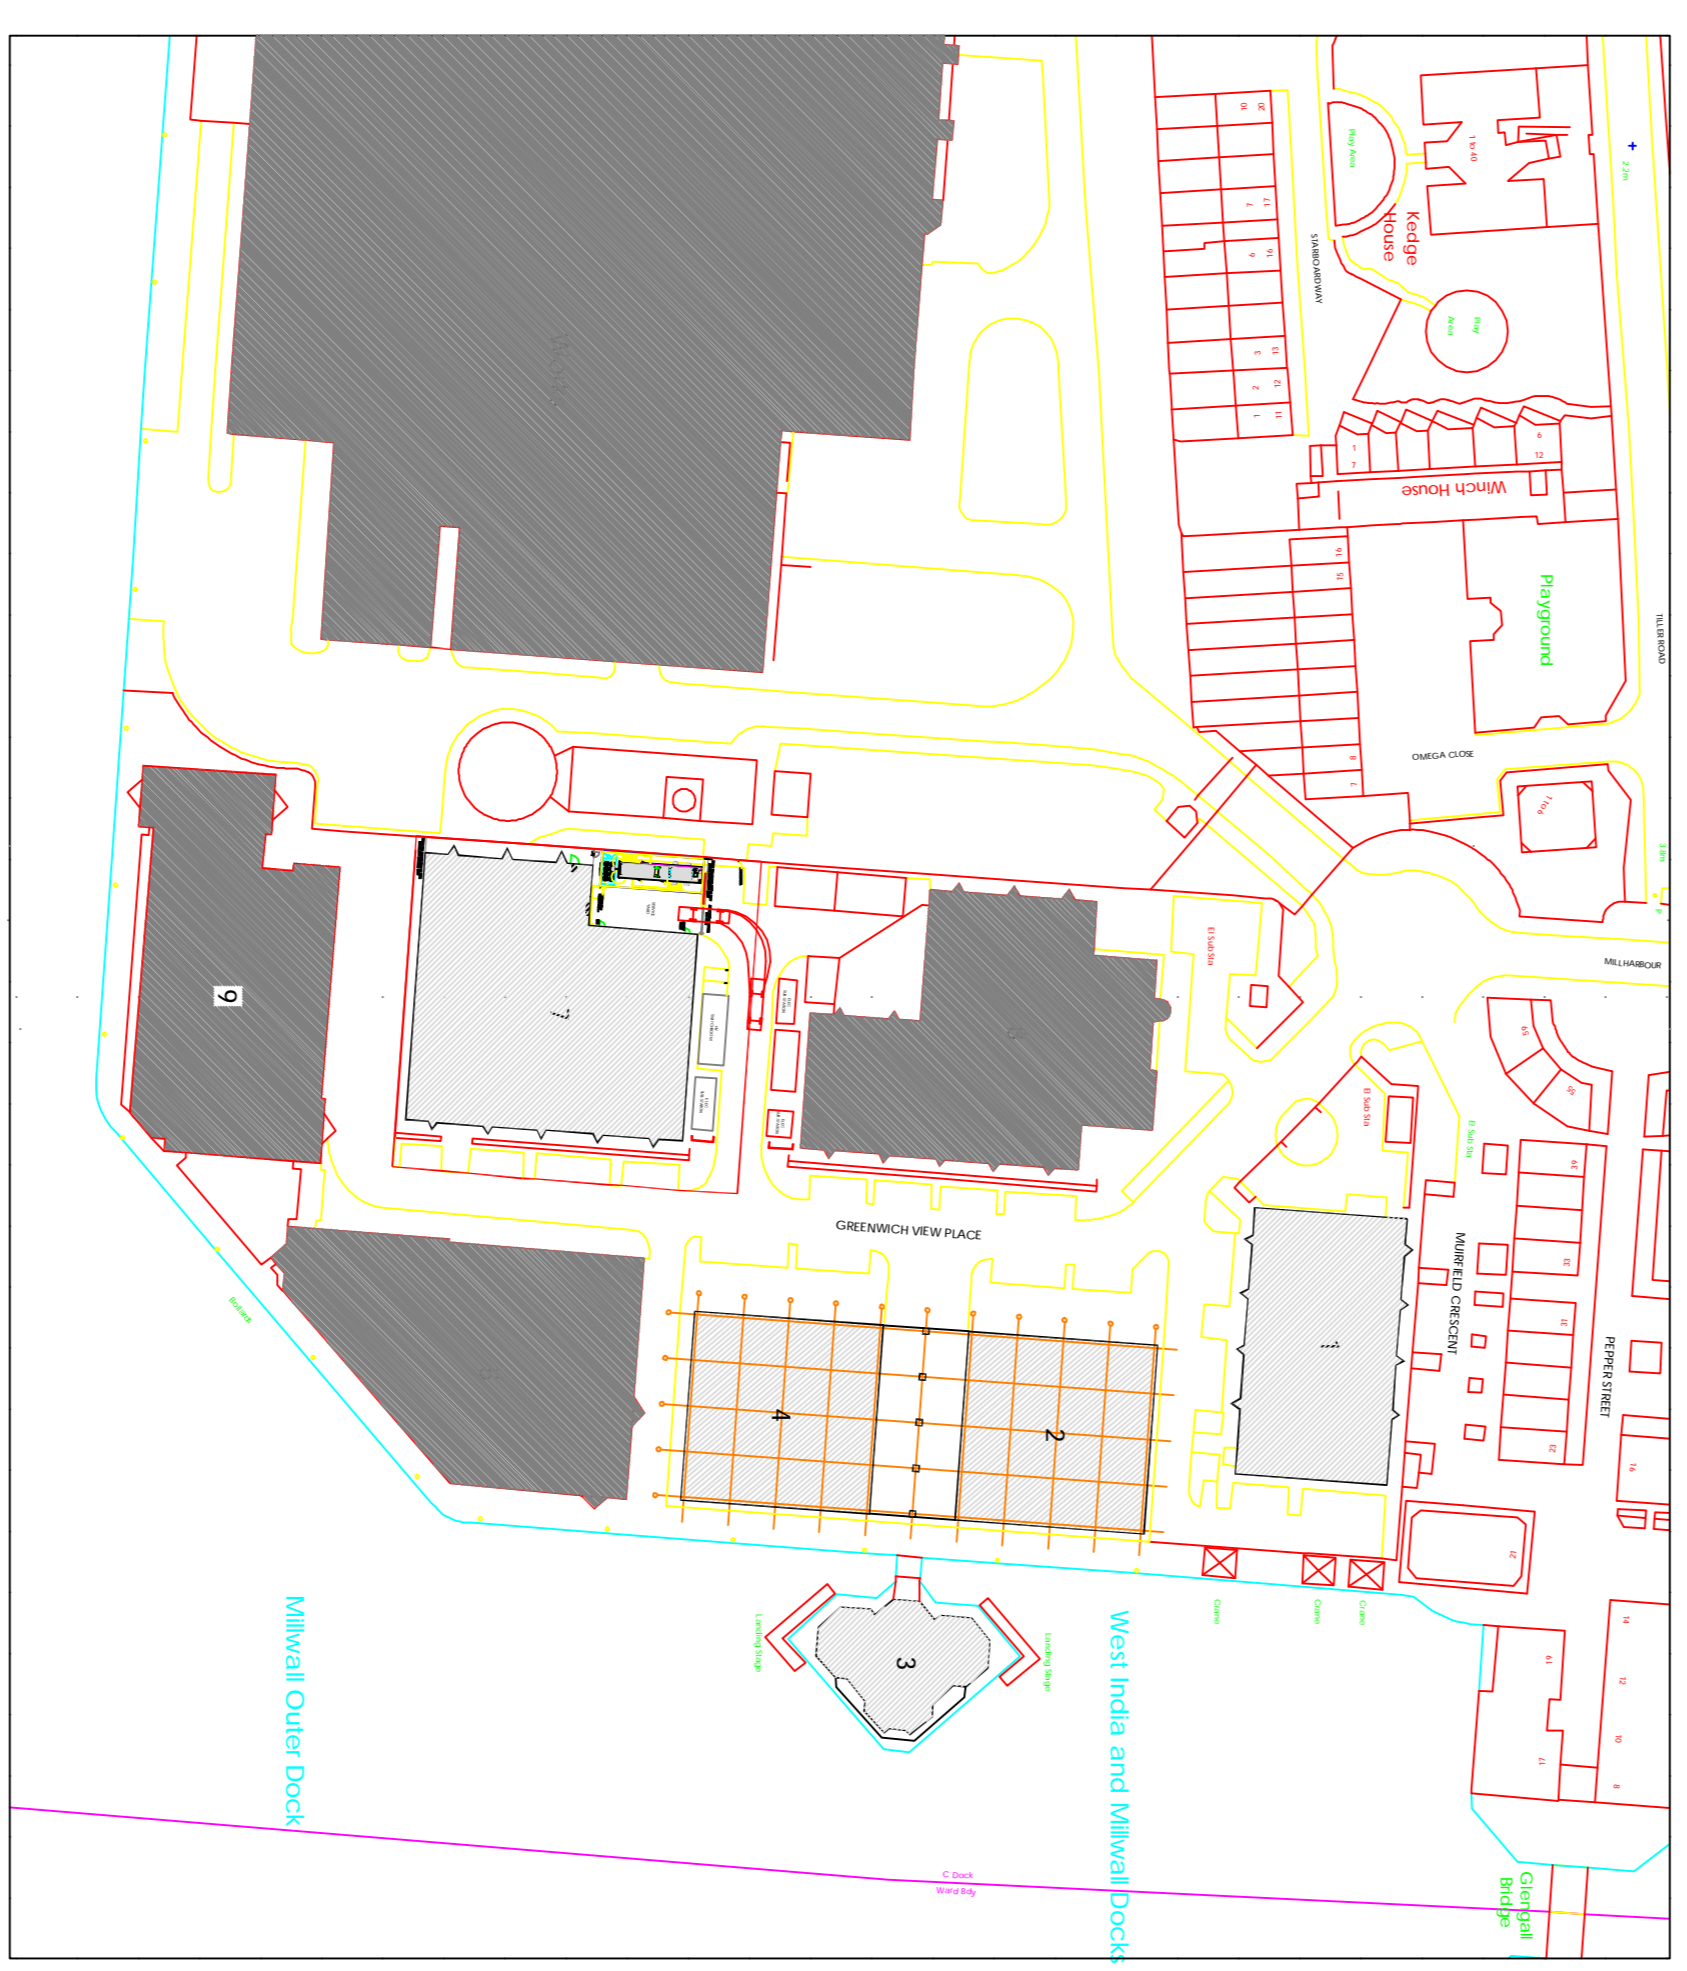

Unit 1 Greenwich View Place.
Front Elevation.

Unit 1 Greenwich View Place.
Ground Floor Plan.

Site Location Plan. NTS

Preliminary Issue

Rev No.	Description	Date

Unit 1 Greenwich View Place Millharbour Road London E14 9NN		scale NTS @ A1
contract no. EH2010	date 30th Sept 2010	approved
drawn by GMV	check	approved
drawing no. EH2010 - SP02 - A		